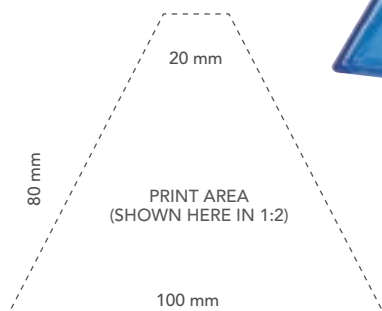

PRINT AREA
(SHOWN HERE IN 1:2)

SAME FAMILY

P. 15

P. 34