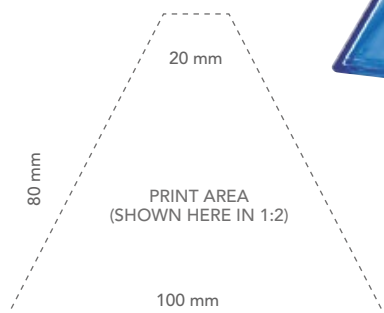

PRINT AREA
(SHOWN HERE IN 1:2)

SAME FAMILY