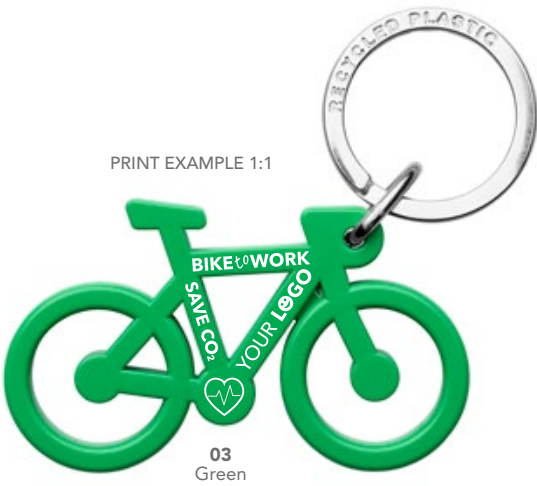

01
White

02
Yellow

PRINT EXAMPLE 1:1

03
Green