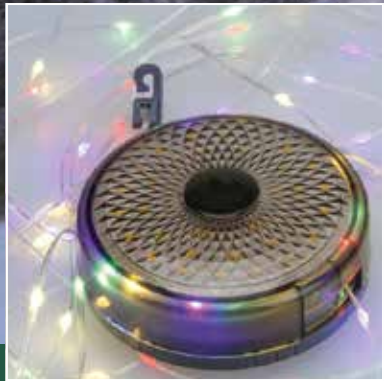

Festival LED

- › Rechargeable light for camping, garden parties or outdoor activities
- › Extendable, 8 metre long RGB light chain
- › Three light modes on the lamp and six different modes for the light chain
- › Powerful 1500mAh battery
- › Integrated power bank
- › With your logo prominently displayed in the centre of the housing

Size: 100 × 100 × 32 mm
Material: ABS **Battery:** 1500mAh
Input: 5V **Output:** 3,7V; 200 Lumen
USB-Version: Type-C