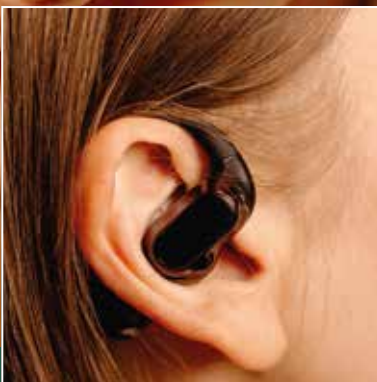

## InEar Headset IronShell

- › Wireless in-ear headset with state-of-the-art true wireless technology (TWS) and integrated microphone
- › Stylish black metal charging case
- › Smart one-touch control on the in-ear headphone
- › Magnetic clip on the charging box for a secure hold
- › Up to 10 hours operating time
- › IPX3 water protection – ideal for sports and outdoor activities
- › Custom logo print on the housing