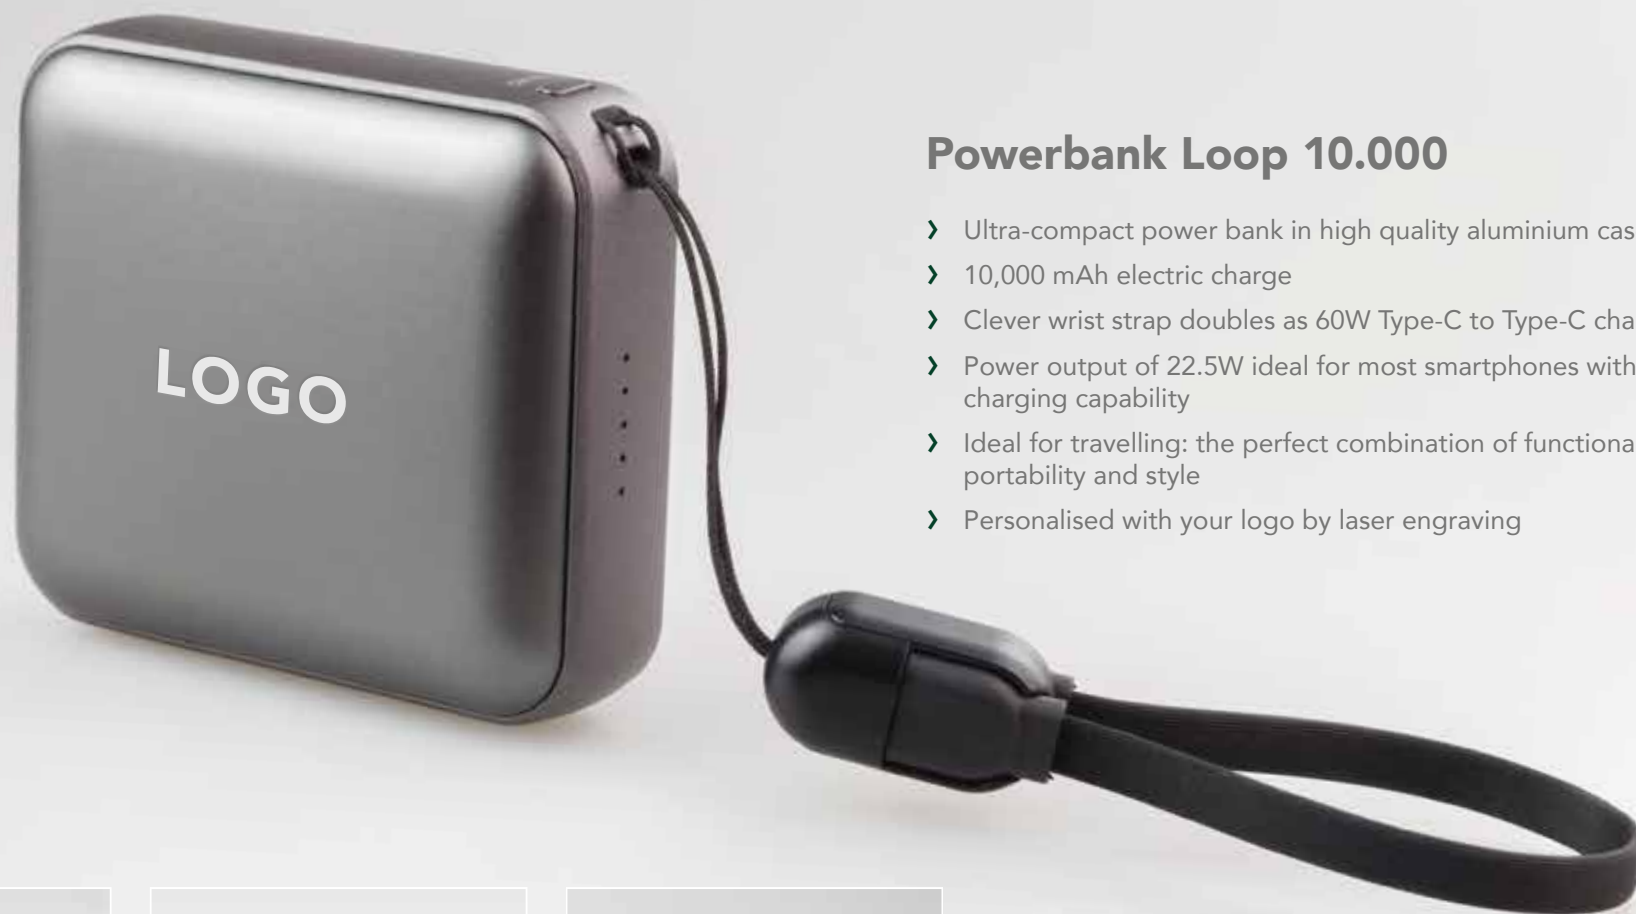

## InEar Headset IronShell

- › Wireless in-ear headset with state-of-the-art true wireless technology (TWS) and integrated microphone
- › Stylish black metal charging case
- › Smart one-touch control on the in-ear headphone
- › Magnetic clip on the charging box for a secure hold
- › Up to 10 hours operating time
- › IPX3 water protection – ideal for sports and outdoor activities
- › Custom logo print on the housing

## Powerbank Loop 10.000

- › Ultra-compact power bank in high quality aluminium case
- › 10,000 mAh electric charge
- › Clever wrist strap doubles as 60W Type-C to Type-C charging cable
- › Power output of 22.5W ideal for most smartphones with fast charging capability
- › Ideal for travelling: the perfect combination of functionality, portability and style
- › Personalised with your logo by laser engraving