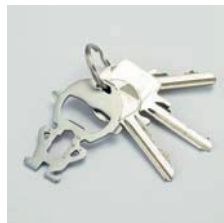

Trade fair give-away

Give-away item

Example functions

Mobile phone holder

Shopping cart release

Tire tread gauge

Here you will find all functions

Slotted screwdriver

Key fob

Hexagon spanner

Thread cutter / cable puller

Multifunctional Shopping cart release

The ROMINOX® Shop Tools are a shopping cart remover and multitool in one. The practical key rings made of durable tool steel are worn directly on the key ring and come in packaging with a functional description.