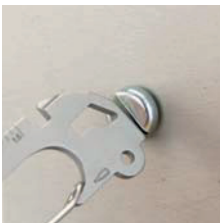

Trade fair give-away

Give-away item

Example functions

Mobile phone holder

Shopping cart release

Tire tread gauge

Here you will find all functions

Slotted screwdriver

Key fob

Hexagon spanner

Thread cutter / cable puller

Multifunctional Shopping cart release

The ROMINOX® Shop Tools are a shopping cart remover and multitool in one. The practical key rings made of durable tool steel are worn directly on the key ring and come in packaging with a functional description.