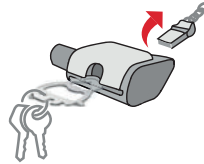

2. Release the safety chain