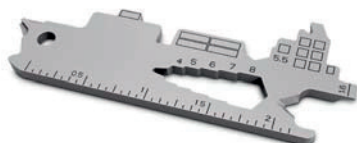

Functions: 21

RX2286 // BICYCLE

approx. 75 x 41 x 2.3 mm

Functions: 19

RX2247 // CARGO SHIP

approx. 73 x 29 x 2.3 mm

Functions: 19

RX2248 // AIRPLANE