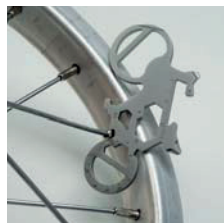

approx. 61 x 40 x 2.3 mm

Functions: 18

Paint can opener

Nail puller

Spoke square

Hexagon wrench

RX2242 // TRUCK

approx. 71 x 25 x 2.3 mm
Functions: 22