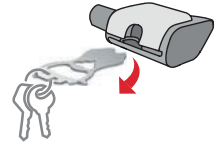

Trade fair give-away

Give-away item

Example functions

Mobile phone holder

Shopping cart release

Tire tread gauge

Here you will find all functions

Slotted screwdriver

Key fob

Hexagon spanner

Thread cutter / cable puller

Multifunctional Shopping cart release

The ROMINOX® Shop Tools are a shopping cart remover and multitool in one. The practical key rings made of durable tool steel are worn directly on the key ring and come in packaging with a functional description.

1. Insert shopping cart release

2. Release the safety chain

3. Pull out directly

Packaging dimensions:
approx. 56 x 85 mm closed

From 100 pcs. customized individual packaging (4/4)

SHOP TOOL SHOPPING CART RELEASE