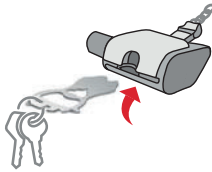

Trade fair give-away

Give-away item

Example functions

Mobile phone holder

Shopping cart release

Tire tread gauge

Here you will find all functions

Slotted screwdriver

Key fob

Hexagon spanner

Thread cutter / cable puller

Multifunctional Shopping cart release

The ROMINOX® Shop Tools are a shopping cart remover and multitool in one. The practical key rings made of durable tool steel are worn directly on the key ring and come in packaging with a functional description.