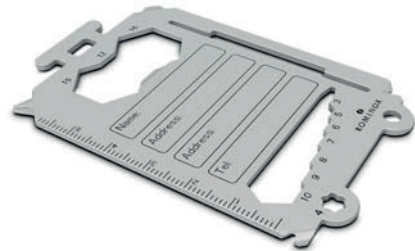

Bottle opener

Multifunctional luggage tag

Practical travel companion in credit card format: luggage tag with 30 (tool) functions, high-quality case to protect address data, rubberized steel band with screw cap, flexible labeling using stickers supplied.

RX2280 // TRAVEL TAG

Dimensions: approx.

86 x 54 x 1.5 mm

Functions: 30

Large advertising space for doming (example image) or engraving

Packaging (4/0) / insert with functional description (4/4)

€/Stk. Menge	1	100	250	500	1,000	2,500	Adv. costs
Card Tool	3.50	3.30	3.15	3.05	2.99	2.95	-
Laser engraving	0.90	0.90	0.85	0.75	0.65	0.55	55 €
Additional engraving in 2nd position	-	0.60	0.55	0.50	0.45	0.40	55 €
Doming	-	1.45	1.10	0.90	0.85	0.80	55 €
Engraving case	-	0.95	0.90	0.85	0.80	0.75	99 €
Individual Packaging	-	0.35	0.30	0.25	0.20	0.15	99 €
Indiv. inlay with functional description	-			only advance costs			99 €
keyfinder.eu found service (see page 13)				0.25 € per piece			55 €