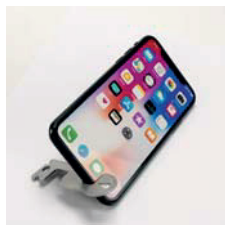

ST1003 // ALLROUNDER

Dimensions: approx. 57 x 28 x 1.4 mm
Functions: 8

ST1001 // BEST BUDDY

Dimensions: approx. 66 x 28 x 1.4 mm
Functions: 11

Bottle opener

Mobile phone holder

Key fob

Shopping cart
release