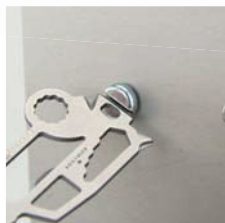

NEW

RX2334 // BOTTLE

approx. 80 x 23.5 x 2 mm
Functions: 18

RX2285 // GUITAR

approx. 75 x 25 x 2 mm
Functions: 19

Slotted
screwdriver

Cable puller

Key fob

Bottle opener

Multifunctional luggage tag

Practical travel companion in credit card format: luggage tag with 30 (tool) functions, high-quality case to protect address data, rubberized steel band with screw cap, flexible labeling using stickers supplied.