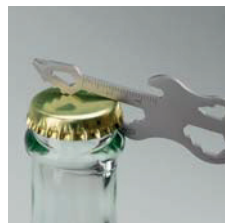

NEW

RX2334 // BOTTLE

approx. 80 x 23.5 x 2 mm
Functions: 18

RX2285 // GUITAR

approx. 75 x 25 x 2 mm
Functions: 19

Slotted
screwdriver

Cable puller

Key fob